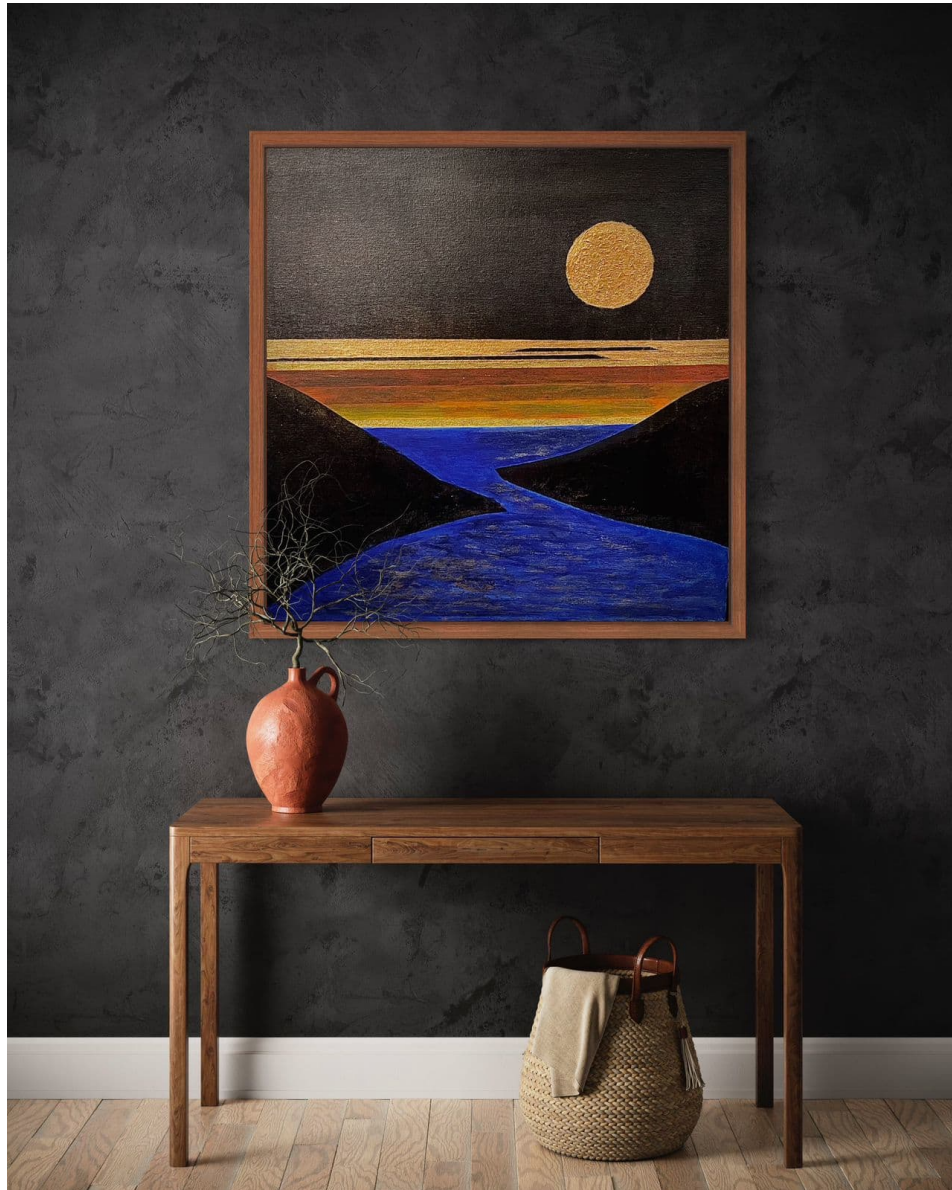

WIRED PALETTE

By *MATF*

Miguel Fernandez, Artist
Makati, Philippines

matf@wired-palette.com

www.wired-palette.com

MATF-20 | Miguel Antonio T. Fernandez

Miguel Antonio T. Fernandez

MATF-20, 2024

Acrylic On Canvas

24 x 24 in

₱25,000

Miguel Antonio T. Fernandez - matf@wired-palette.com

<https://wired-palette.com>